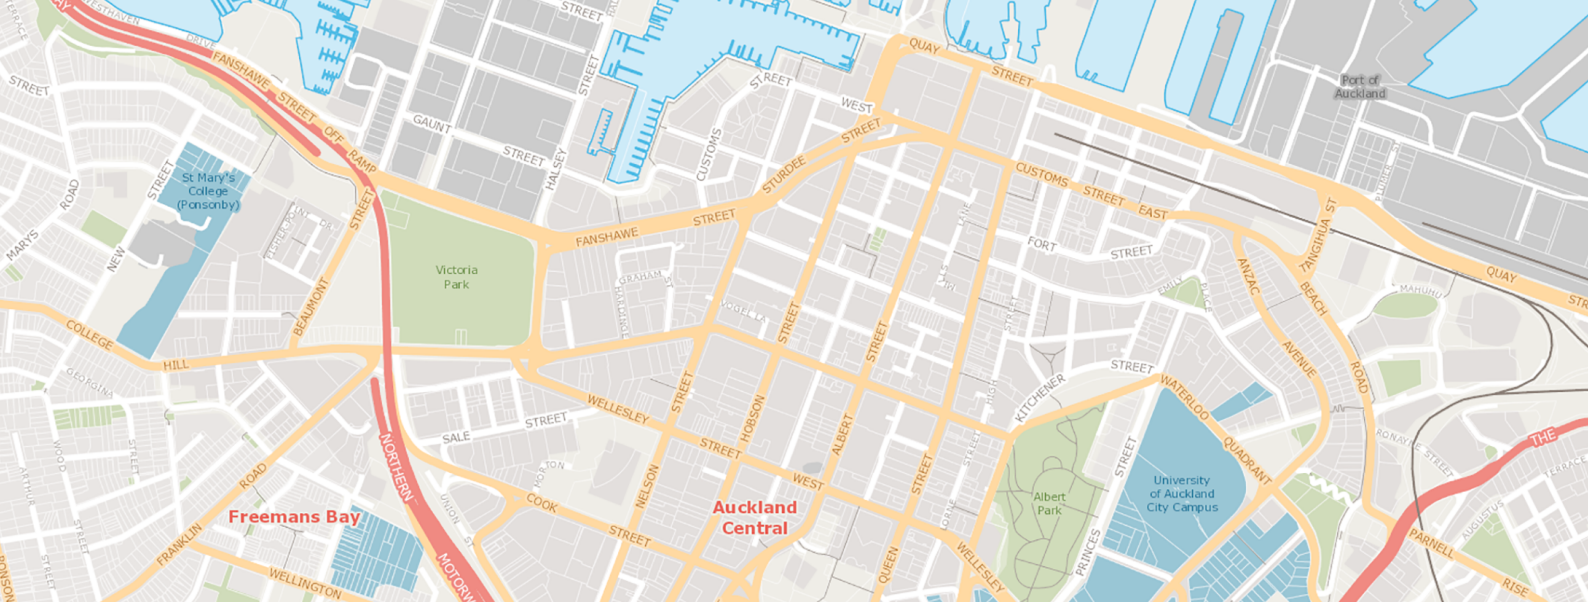

CoreLogic Basemap Series

Level 0
16,384 metres/pixel

Auckland

Wellington

Christchurch

Dunedin

Level 2
4,096 metres/pixel

Auckland

Wellington

Christchurch

Dunedin

Level 4
1,024 metres/pixel

Auckland

Wellington

Christchurch

Dunedin

Level 6
256 metres/pixel

Auckland

Wellington

Christchurch

Dunedin

Auckland

Wellington

Christchurch