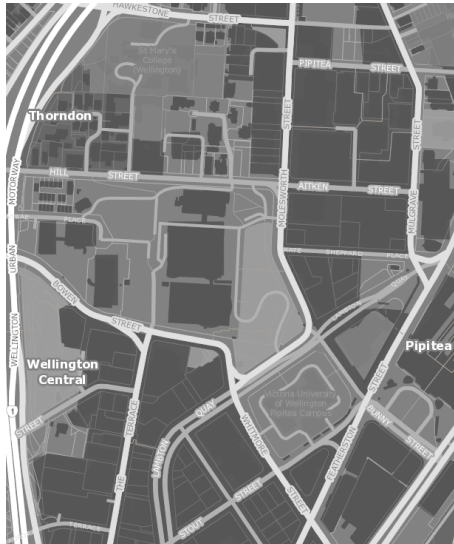

Dunedin

Level 4
1,024 metres/pixel

Auckland

Wellington

Christchurch

Dunedin

Level 6
256 metres/pixel

Auckland

Wellington

Christchurch

Dunedin

Level 8
64 metres/pixel

Auckland

Wellington

Christchurch

Dunedin

Level 10
16 metres/pixel

Level 12
4 metres/pixel

Level 14
1 metres/pixel

Level 16
0.25 metres/pixel

Auckland

Wellington

Christchurch

Dunedin

Level 18
0.0625 metres/pixel

Auckland

Wellington

Christchurch

Dunedin

Level 0
16,384 metres/pixel

Auckland

Wellington