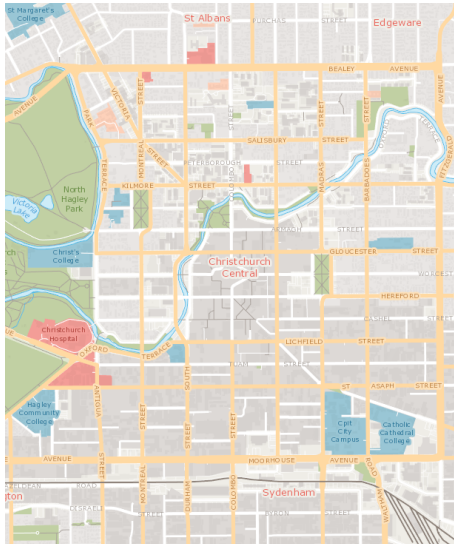

Auckland

Wellington

Christchurch

Dunedin

Level 6
256 metres/pixel

Auckland

Wellington

Christchurch

Dunedin

Level 8
64 metres/pixel

Level 10
16 metres/pixel

Level 12
4 metres/pixel

Level 14
1 metres/pixel

Level 16
0.25 metres/pixel

Level 18
0.0625 metres/pixel

Auckland

Wellington

Christchurch

Dunedin

Level 0
16,384 metres/pixel

Auckland

Wellington

Christchurch

Dunedin

Level 2
4,096 metres/pixel

Auckland

Wellington

Christchurch

Dunedin

Level 4
1,024 metres/pixel

Auckland

Wellington