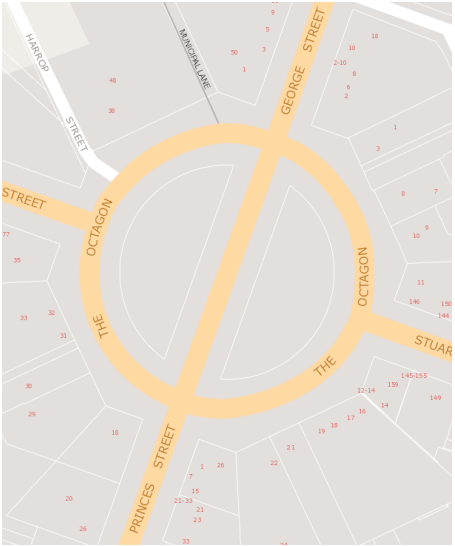

Level 2
4,096 metres/pixel

Auckland

Wellington

Christchurch

Dunedin

Level 4
1,024 metres/pixel

Auckland

Wellington

Christchurch

Dunedin

Level 6
256 metres/pixel

Auckland

Wellington

Christchurch

Dunedin

Level 8
64 metres/pixel

Auckland

Wellington

Christchurch

Dunedin

Level 10
16 metres/pixel

Level 12
4 metres/pixel

Level 14
1 metres/pixel

Level 16
0.25 metres/pixel

Level 18
0.0625 metres/pixel

Auckland

Wellington

Christchurch

Dunedin