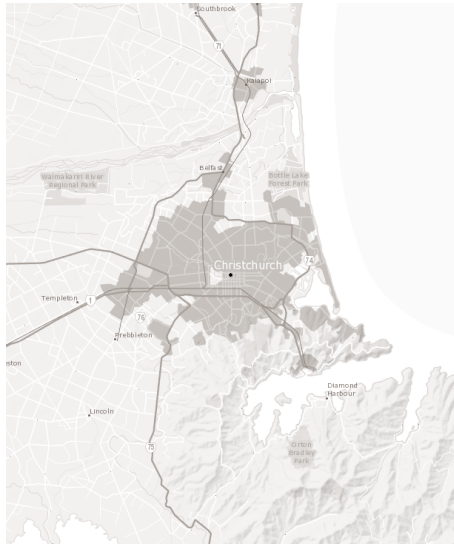

Christchurch

Dunedin

Level 2
4,096 metres/pixel

Auckland

Wellington

Christchurch

Dunedin

Level 4
1,024 metres/pixel

Auckland

Wellington

Christchurch

Dunedin

Level 6
256 metres/pixel

Auckland

Wellington

Christchurch

Dunedin

Level 8
64 metres/pixel

Level 10
16 metres/pixel

Level 12
4 metres/pixel

Level 14
1 metres/pixel

Level 16
0.25 metres/pixel

Level 18
0.0625 metres/pixel

Auckland

Wellington

Christchurch

Dunedin

Level 0
16,384 metres/pixel

Auckland

Wellington

Christchurch

Dunedin